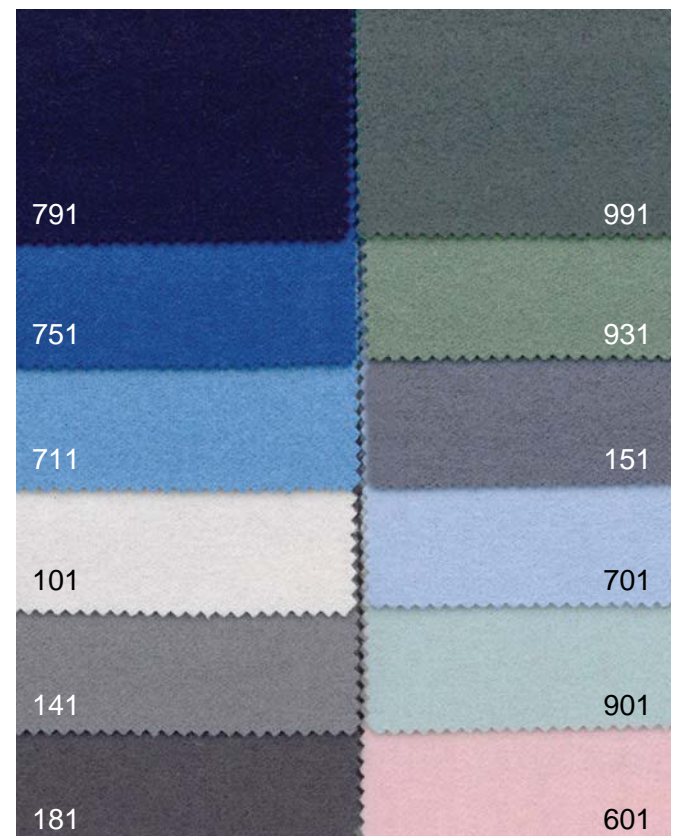

MADRAS

HERO KVADRAT