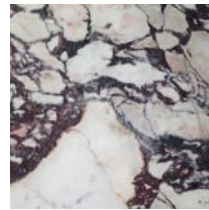

Breccia medicea