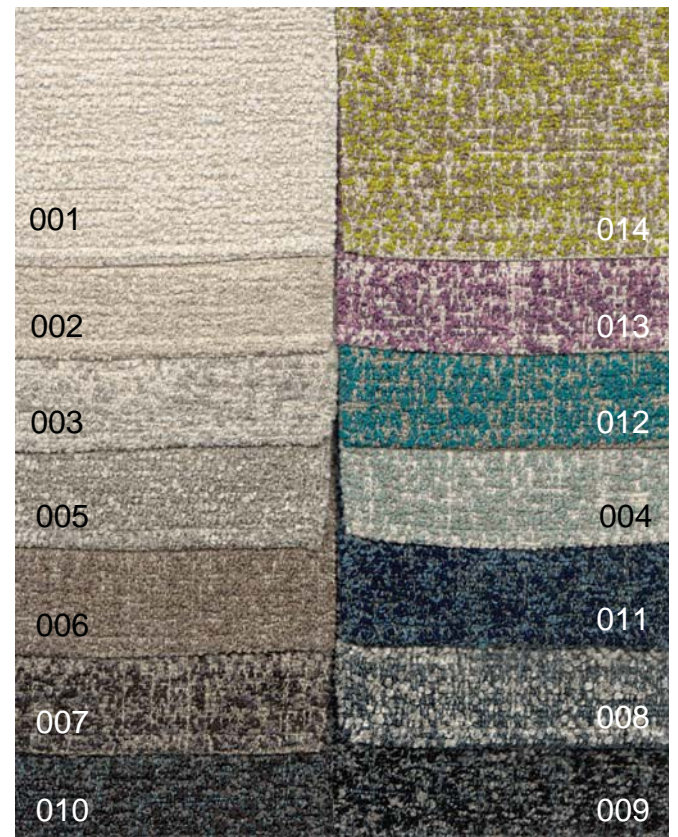

GLACE'

MOLLY

YORK / DEVON